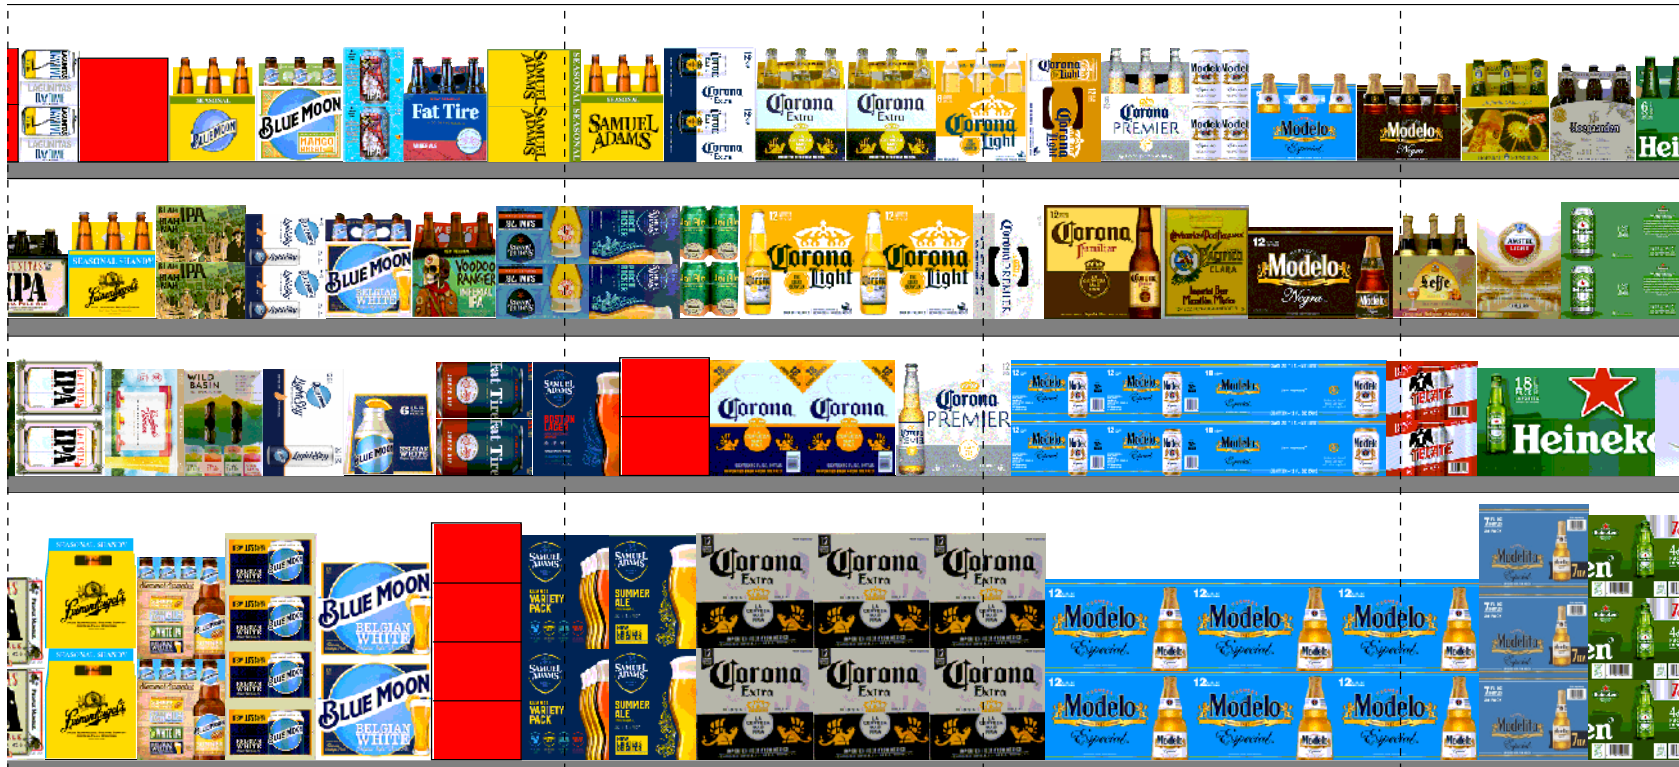

Status: Work in progress

Reset Time Period: 2020 SPRING

SHOPRITE SUPERMARKETS NORTH

Store # 231

13 CITY PL WHITE PLAINS , NY

3/25/2020

Status: Work in progress

Reset Time Period: 2020 SPRING