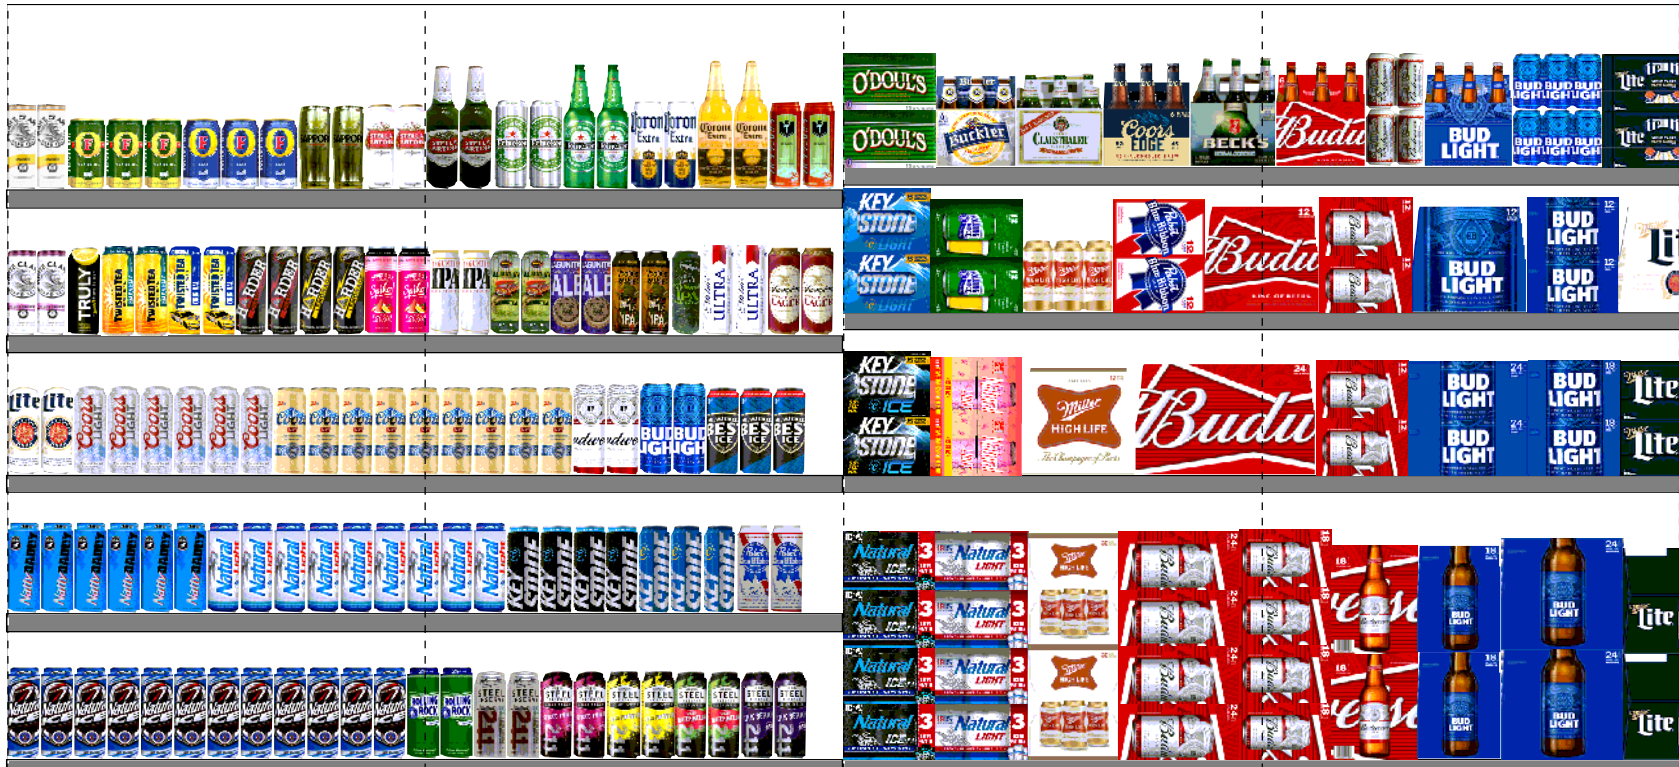

SHOPRITE SUPERMARKETS NORTH

Store # 231

13 CITY PL WHITE PLAINS , NY

3/25/2020

Status: Work in progress

Reset Time Period: 2020 SPRING