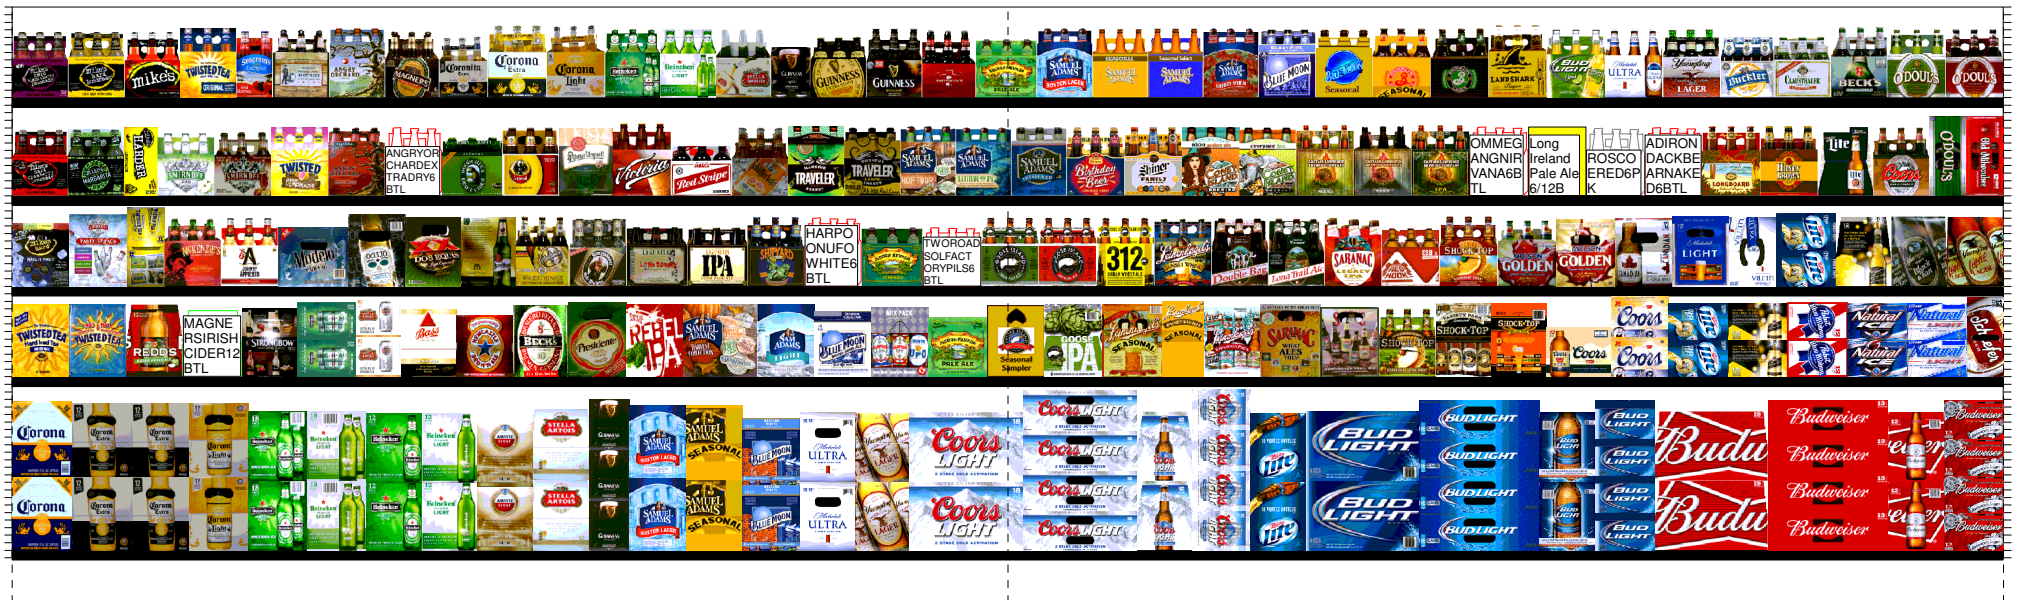

# Shop Rite

219

North Middletown Road Pearl River , NY

22' Warm Section

Traffic Flow: Left-right

Prepared by: Nate Fischbach of Manhattan Beer Distributors

G:\Chain\2016 CATEGORY MANAGEMENT\Suffern POG's\Supermarkets\ShopRite\SR 219 Pearl River P2.psa