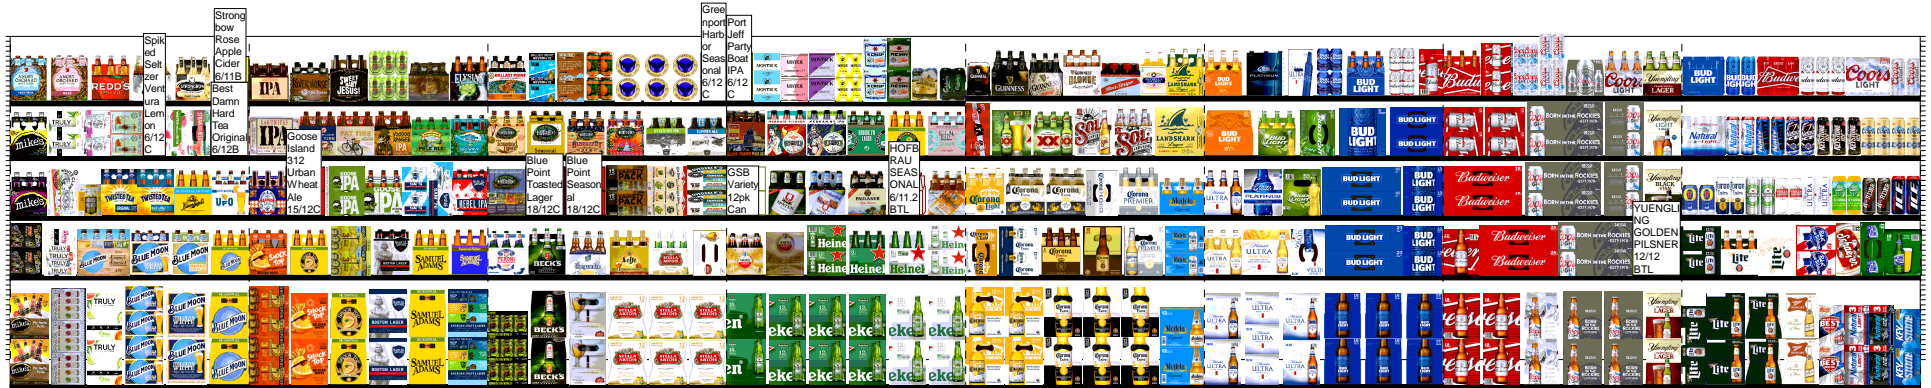

Greenfield's Shoprite

Store# 800

444 Woodbury Rd. Plainview

Traffic Flow: Left-right

Greenfield's Shoprite

Store# 800

444 Woodbury Rd. Plainview

Traffic Flow: Left-right

Greenfield's Shoprite

Store# 800

444 Woodbury Rd. Plainview

Traffic Flow: Left-right