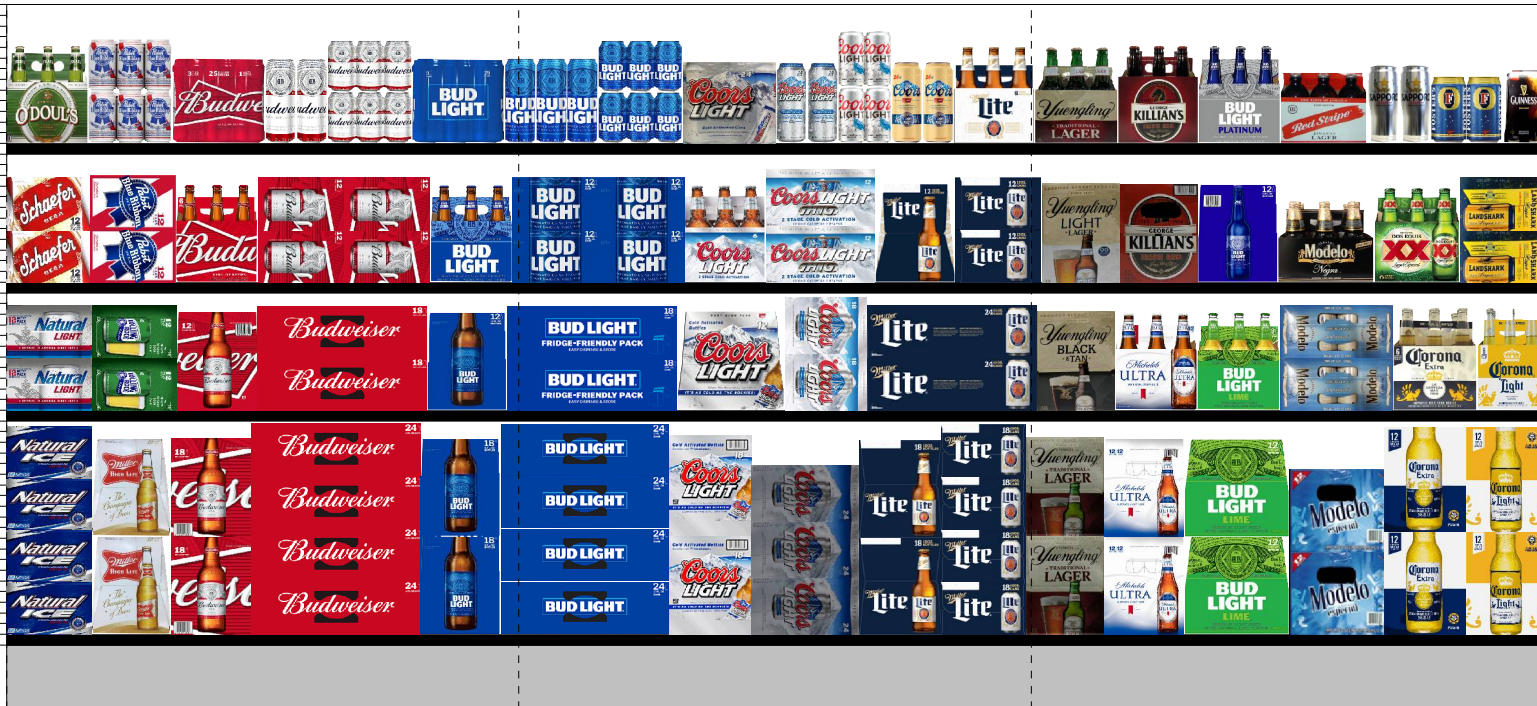

SSNY 2576 SOUTHAMPTON

24' COLD