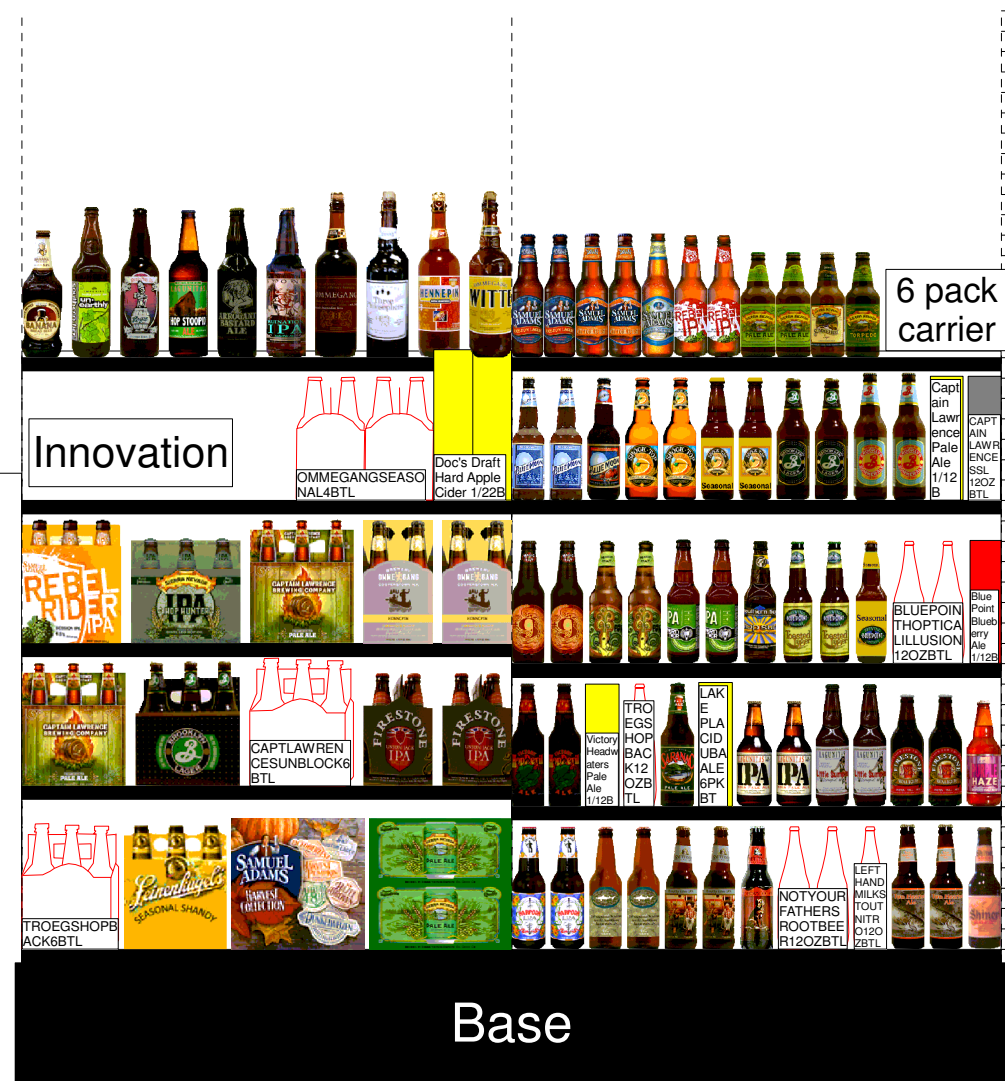

Sunoco APlus

7297

Newburgh , NY

4 Door Cooler

Micro 6pk & Single Cooler

Cooler Break

Gondola

6 pack carrier

Innovation

OMMEGANSEASONAL
NAL4BTL

Doc's Draft
Hard Apple
Cider 1/22B

Captain Lawrence
Pale Ale
1/12B

CAPTAIN LAWRENCE
SSU 1/12
BTL

BLUEPOINT
THOPTICAL
ILLUSION
12OZBTL

Blue Point
Blueberry
Ale
1/12B

CAPTAIN LAWRENCE
SUNBLOCK
BTL

Victory
Headwaters
Pale Ale
1/12B

TROEGSBACH
K12 OZBTL

LAKELAND
CIDUBA
ALE 6PK
BT

IPA

IPA

IPA

IPA

HAZE

TROEGSBACH
ACK6BTL

Leinenkugel's
SEASONAL SHANDY

SAMUEL ADAMS
HARVEST
OCTER IPA

PALE ALE

PALE ALE

PALE ALE

NOT YOUR FATHERS
ROOTBEE
R12OZBTL

LEFT HAND MILKS
TOUT NITR
O12OZBTL