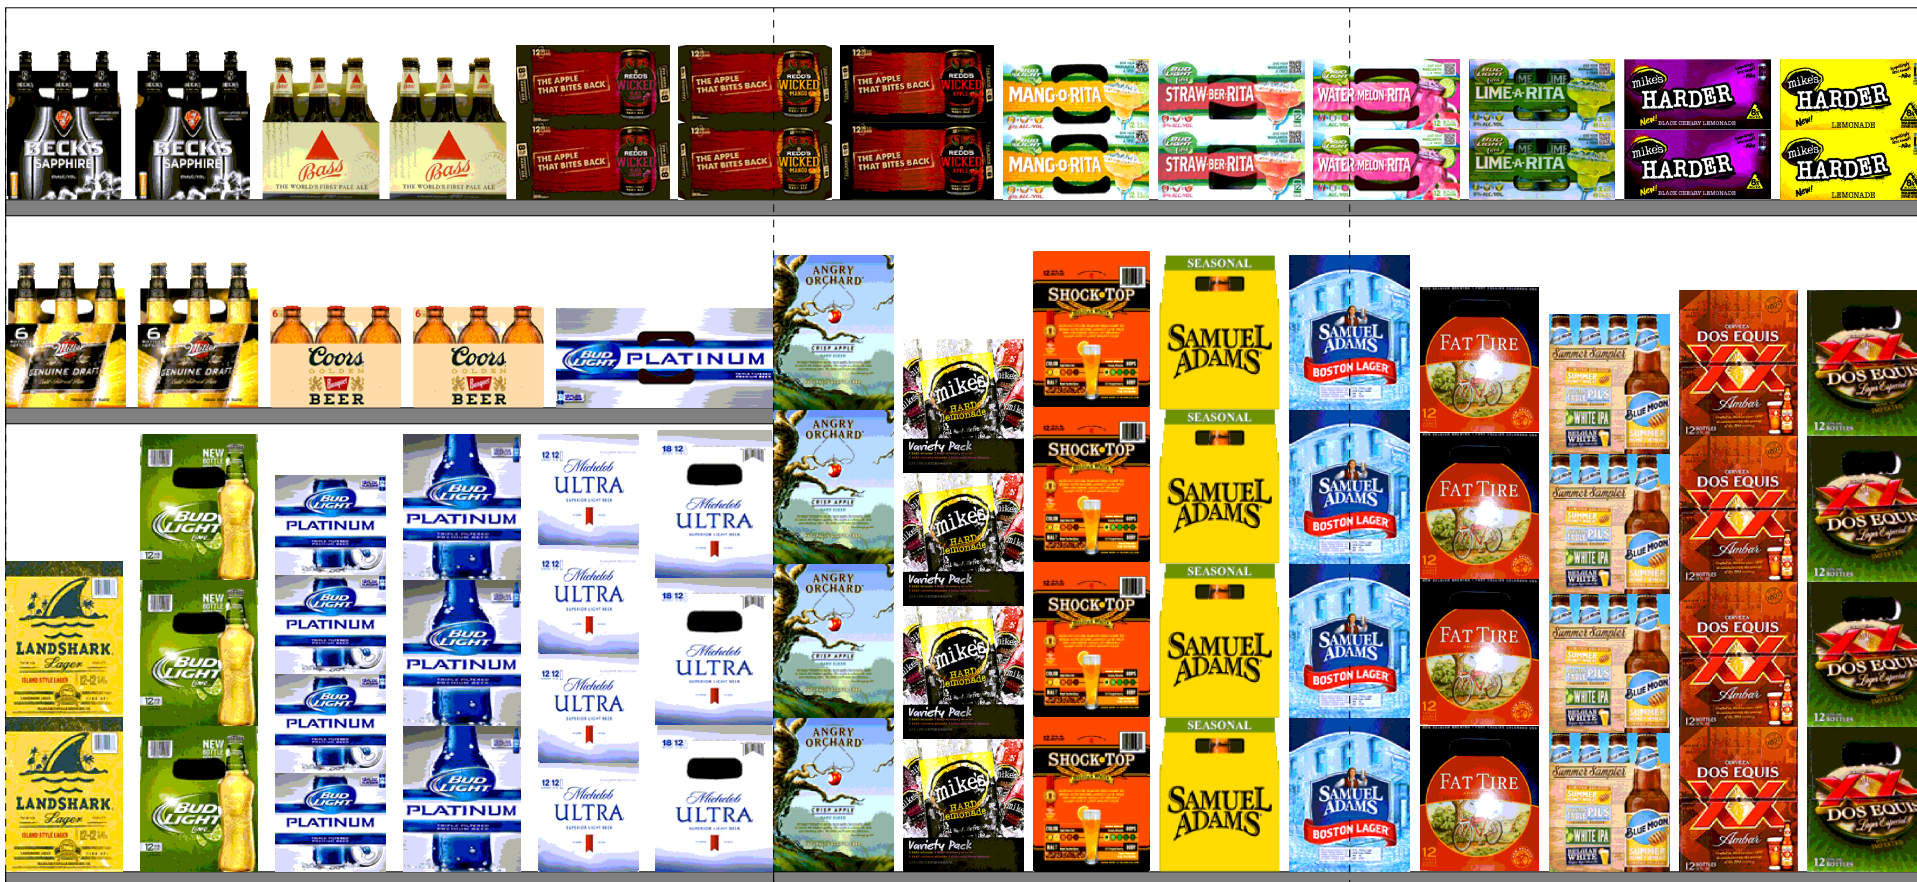

Sunoco
1200 Rockaway Ave. Valley Stream
(10' Warm)

Traffic Flow: Right-left

Sunoco
1200 Rockaway Ave. Valley Stream
(7 Door Cooler)

Traffic Flow: Left-right